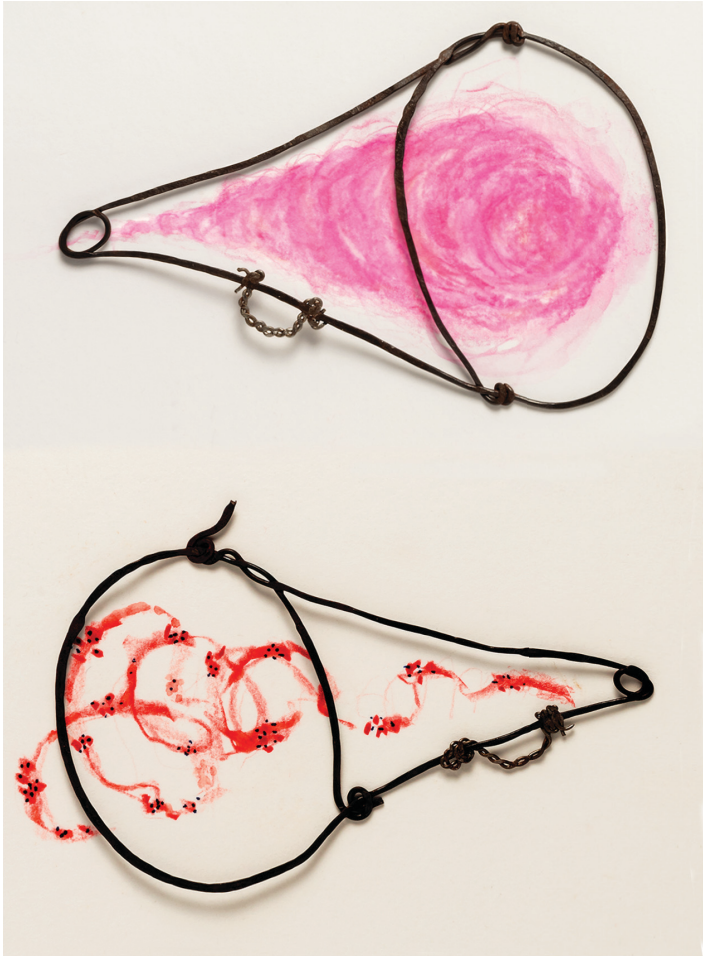

"Town Crier" | Silver | **Kate Connell**
Southeast San Francisco Artists Portfolio www.Chispasf.org

cut out and wear

Good luck! Pink Pearls are delicious!